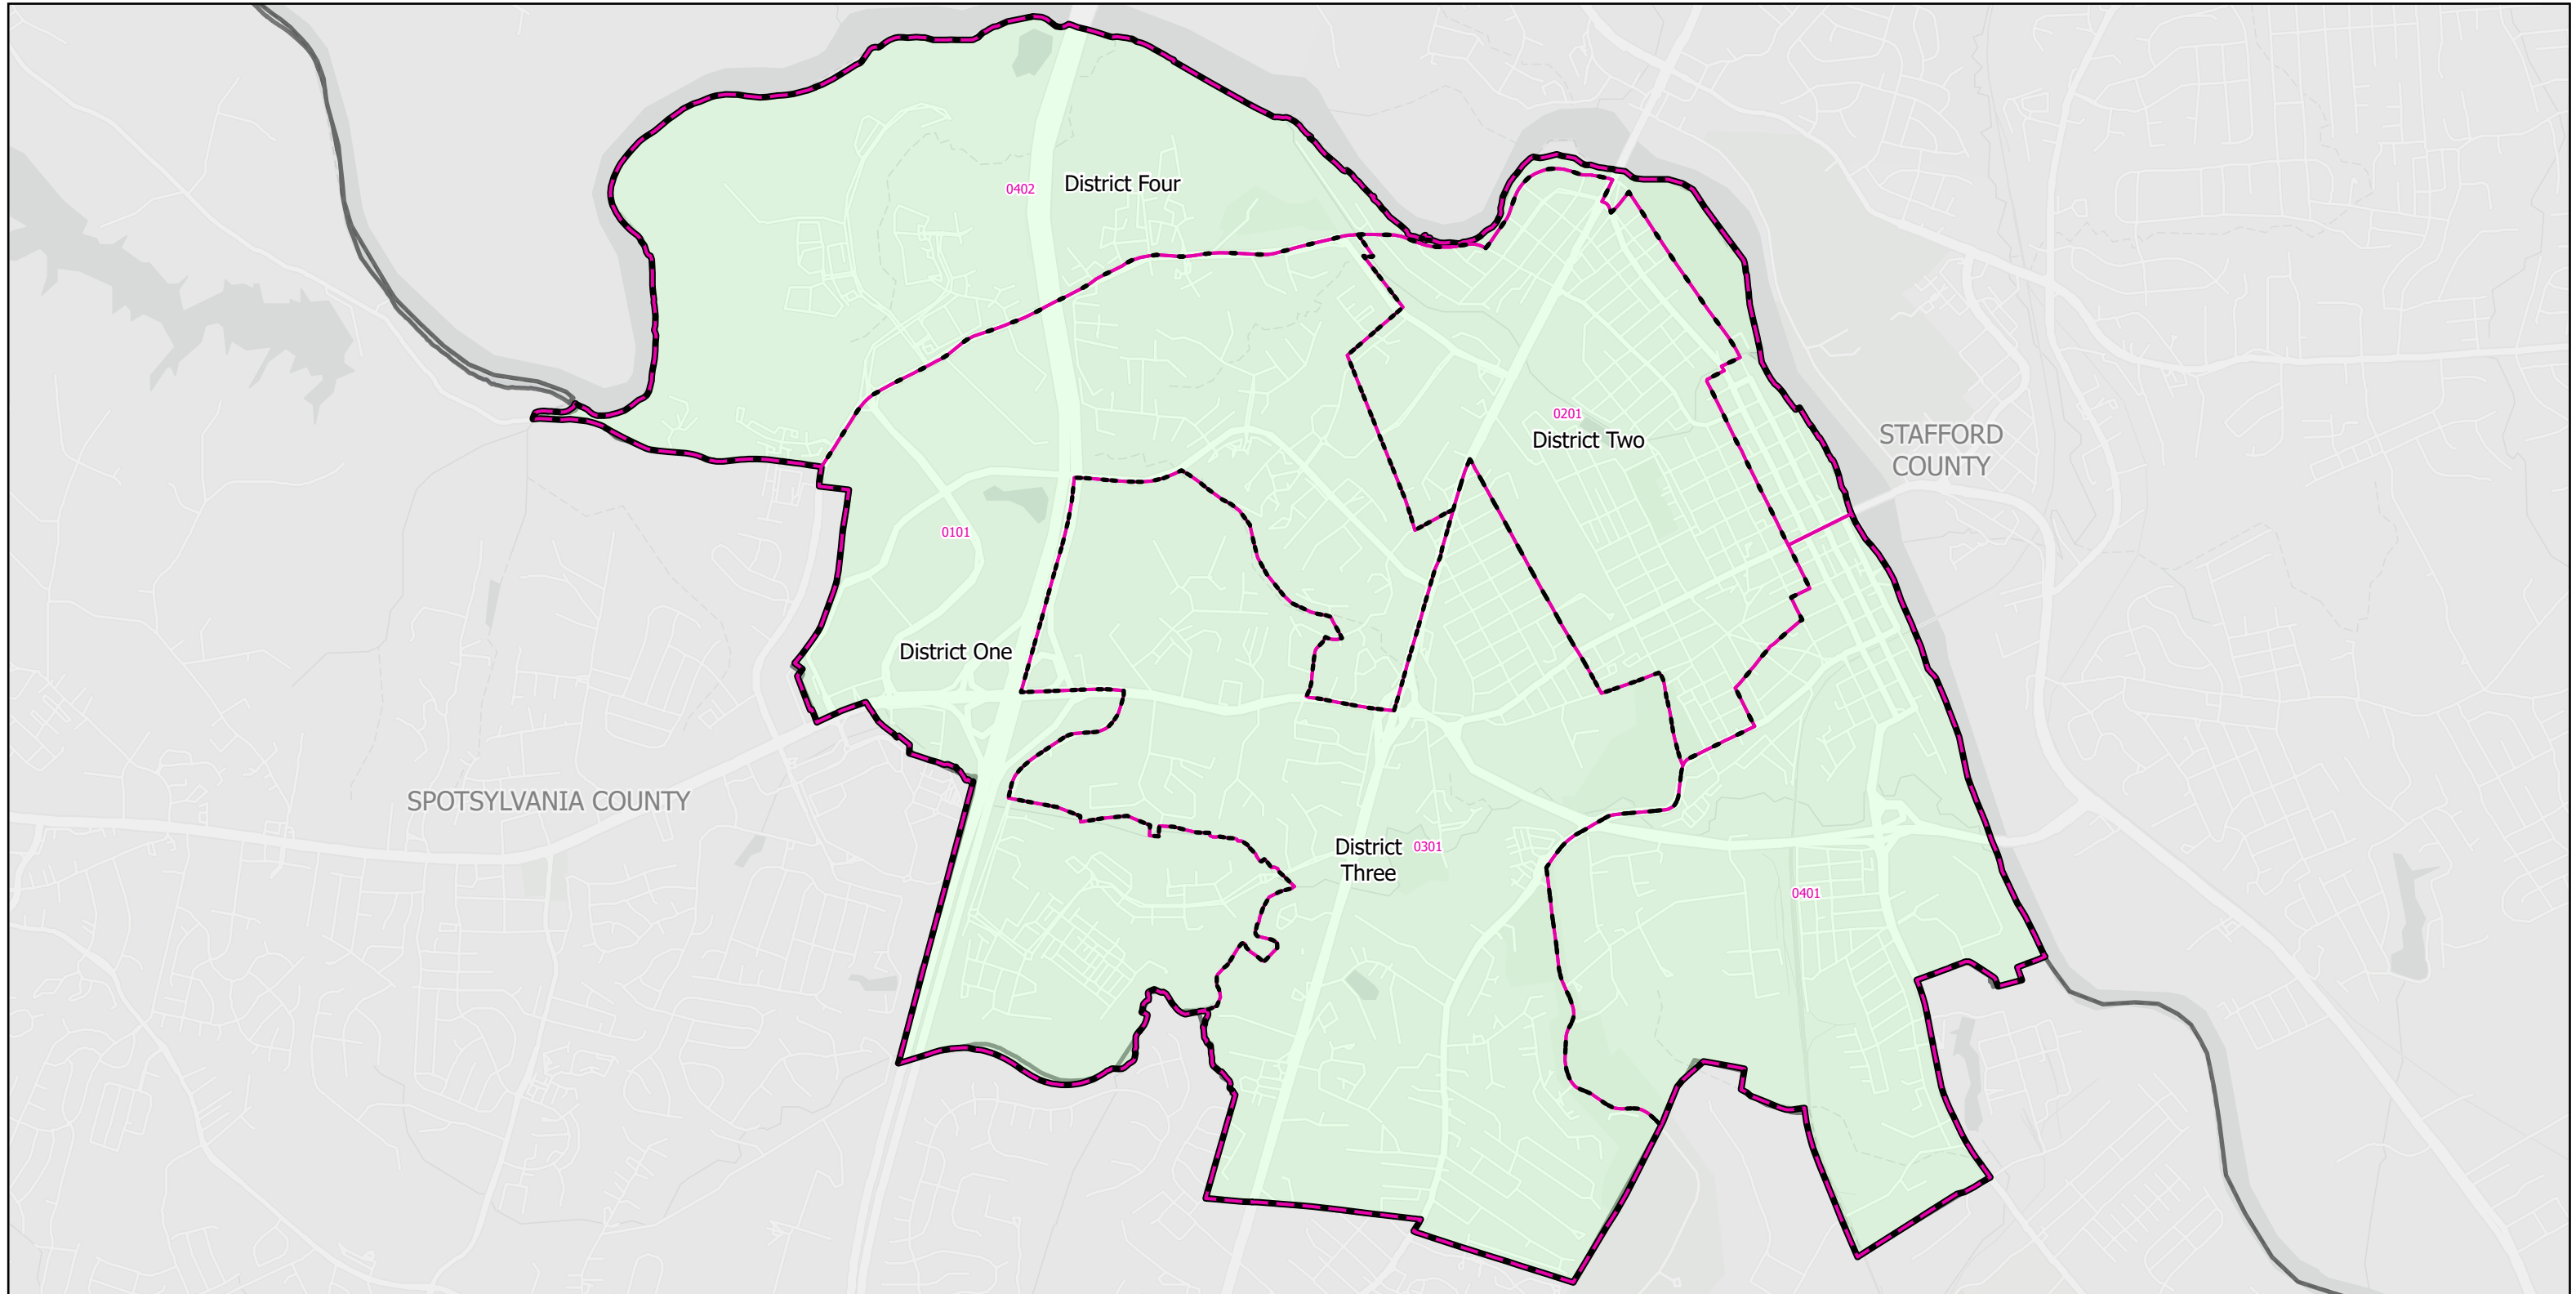

Election Districts and Precincts

Fredericksburg City

 Locality
 Election District
 Precinct

0 0.280.55 1.1 Miles

Created by VA Elect GIS Dept 3/30/2026
Base layer Sources: Esri, TomTom, Garmin, FAO, NOAA, USGS, © OpenStreetMap contributors, and the GIS User Community